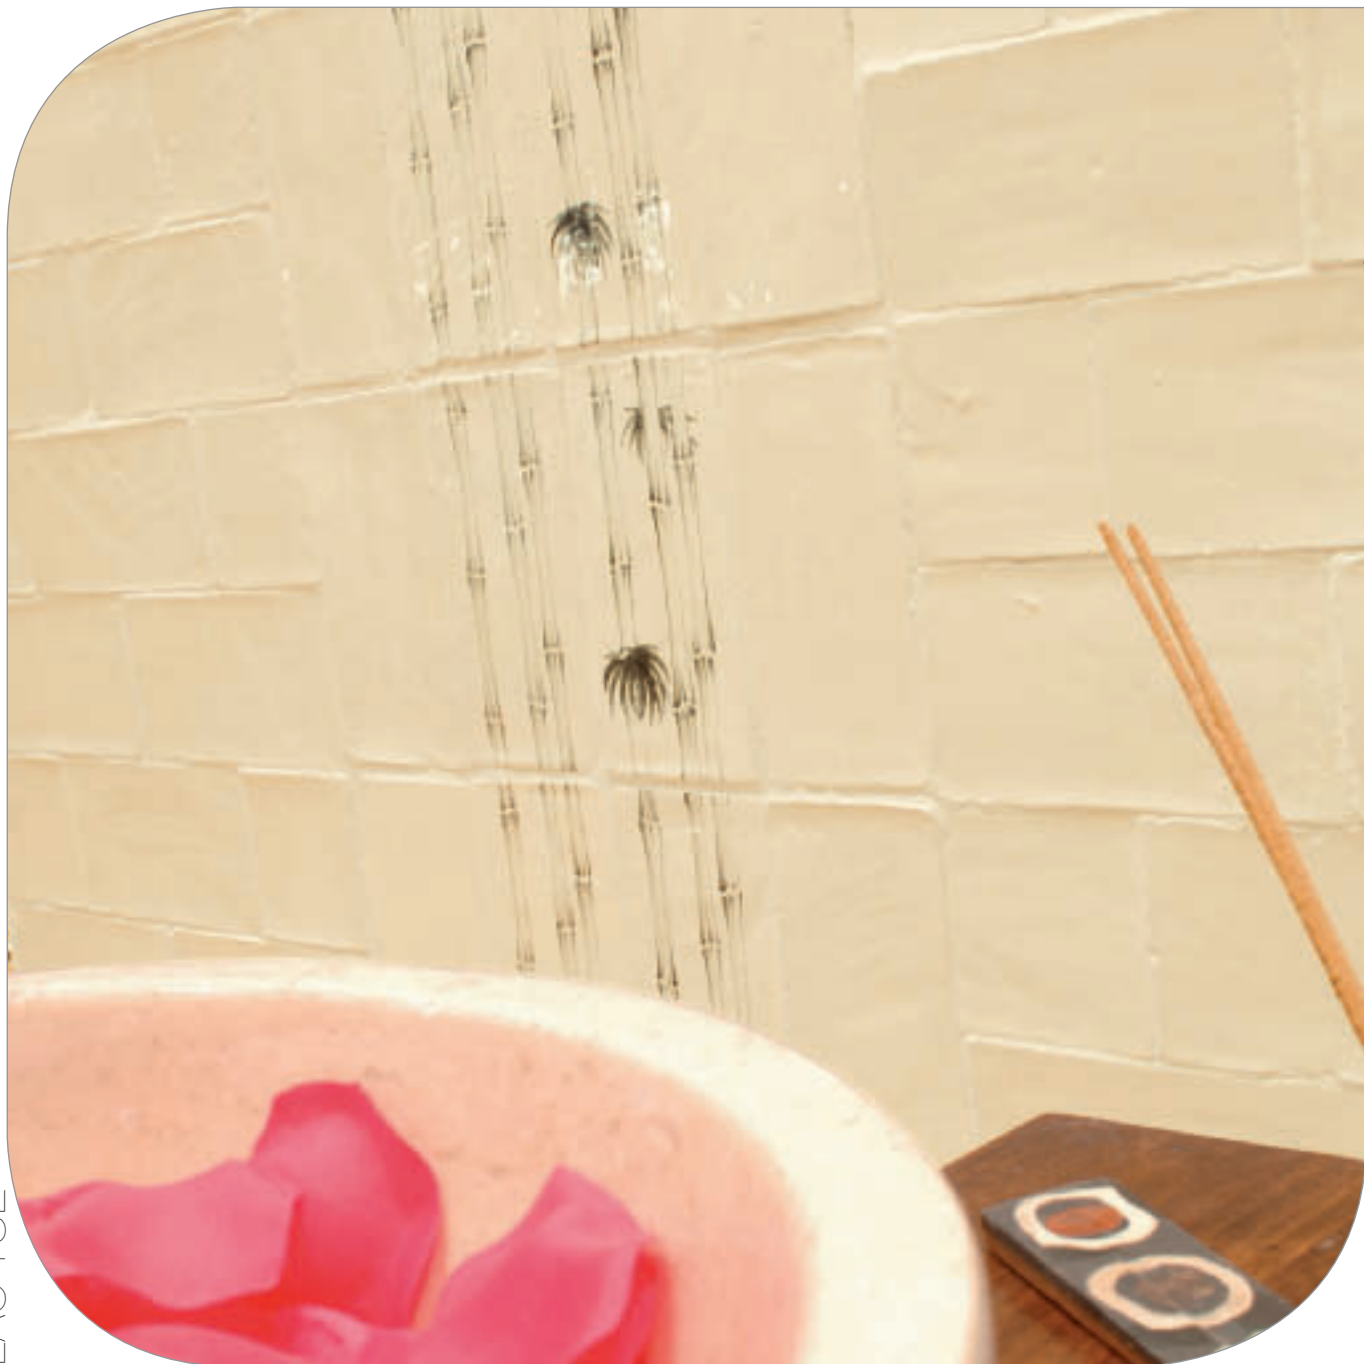

LAO-TSÉ

10x20x1 Ref. Crema AL-1140 | Cenefa/Border Ref. BO-1 (10x20) AL-580 | Ref. BO-2 (10x20) AL-580